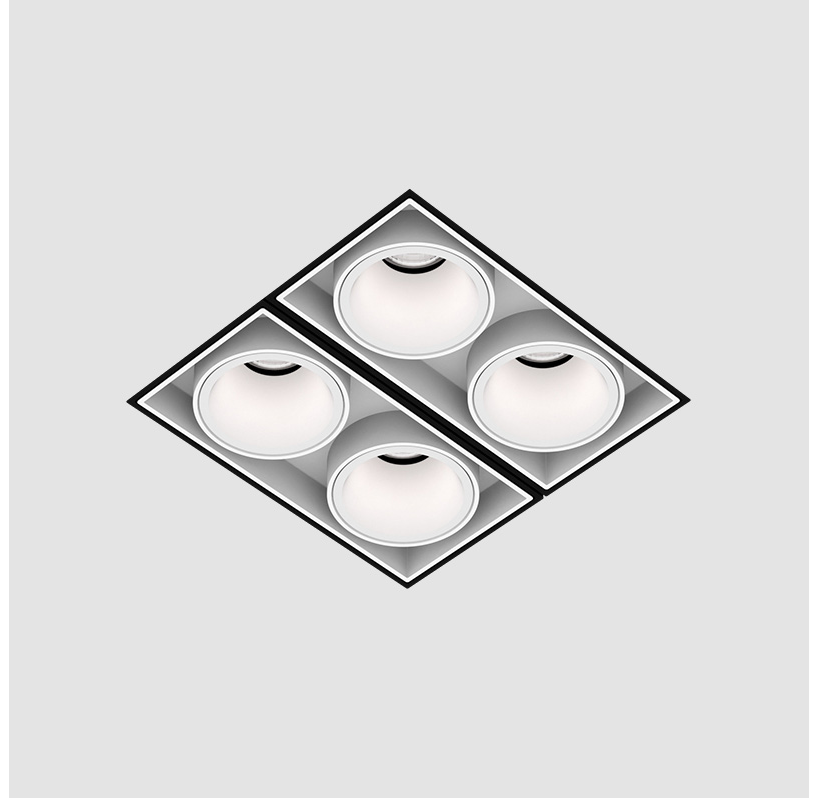

PHYSICAL

Shape: Rectangle
Length (mm): 70
Length (in): 2 ¾
Width (mm): 70
Width (in): 2 ¾
Height (mm): 65
Height (in): 2 9/16
Ceiling Thickness (mm): 12.5
Ceiling Thickness (in): 1/2
Min. Recessing Depth (mm): 100
Min. Recessing Depth (in): 3 15/16
Light Distribution: Downlight
Weight (kg): 0.437
Weight (lbs): 0.96
Fixture Finish: SSR / BKV / CWI / CRY / HAB / UFT / ITA / RUA / FTG / MYG / LOD / PUS / FRO / FUP / KIA / POP / BLS / SPG / MEY / GOH / GUM / CHC / COM / ABZ / JAG / OBR / MOS / ROR
Fixture Material: Aluminum Die Cast
Cut-out Measurements: 82mm / 3 1/4" x 42mm / 1 5/8"
Upon Request: Unique Ceiling Thickness

ELECTRICAL

Lamp Type: LED (Zhaga Standard)
Input Wattage (W): 18
Total Output Wattage (W): 16.4
Dimming: Tri-Mode (Non-Dimming and Phase Dimming (120Vac only) and 0-10V Dimming)
Driver Included: No
Driver Location: Recessed Housing
Driver Type: Constant Current - Universal
Driver Class: Class 2
Housing: See components
Input Voltage (V): 120 - 277
Constant Current (MA): 1050

LED

Number of LEDs: 4
Color Temperature (°K): 2700 / 3000 / 3500 / 4000
Max. Delivered Lumen (lm): Max. 887
CRI: >90 CRI
Lamp Life (hrs): 50000
Upon Request: Special Color Temperature

OPTICAL

Reflector: 8 / 18 / 34
Upon Request: Special Beam Angles

RATINGS AND CERTIFICATIONS

Certified By: CSA Certified to UL and CSA Standards
IP Rating: IP20
Zaneen Group Inc. © 2024, T 1800-388-3382, F 416-247-9319, www.zaneen.com